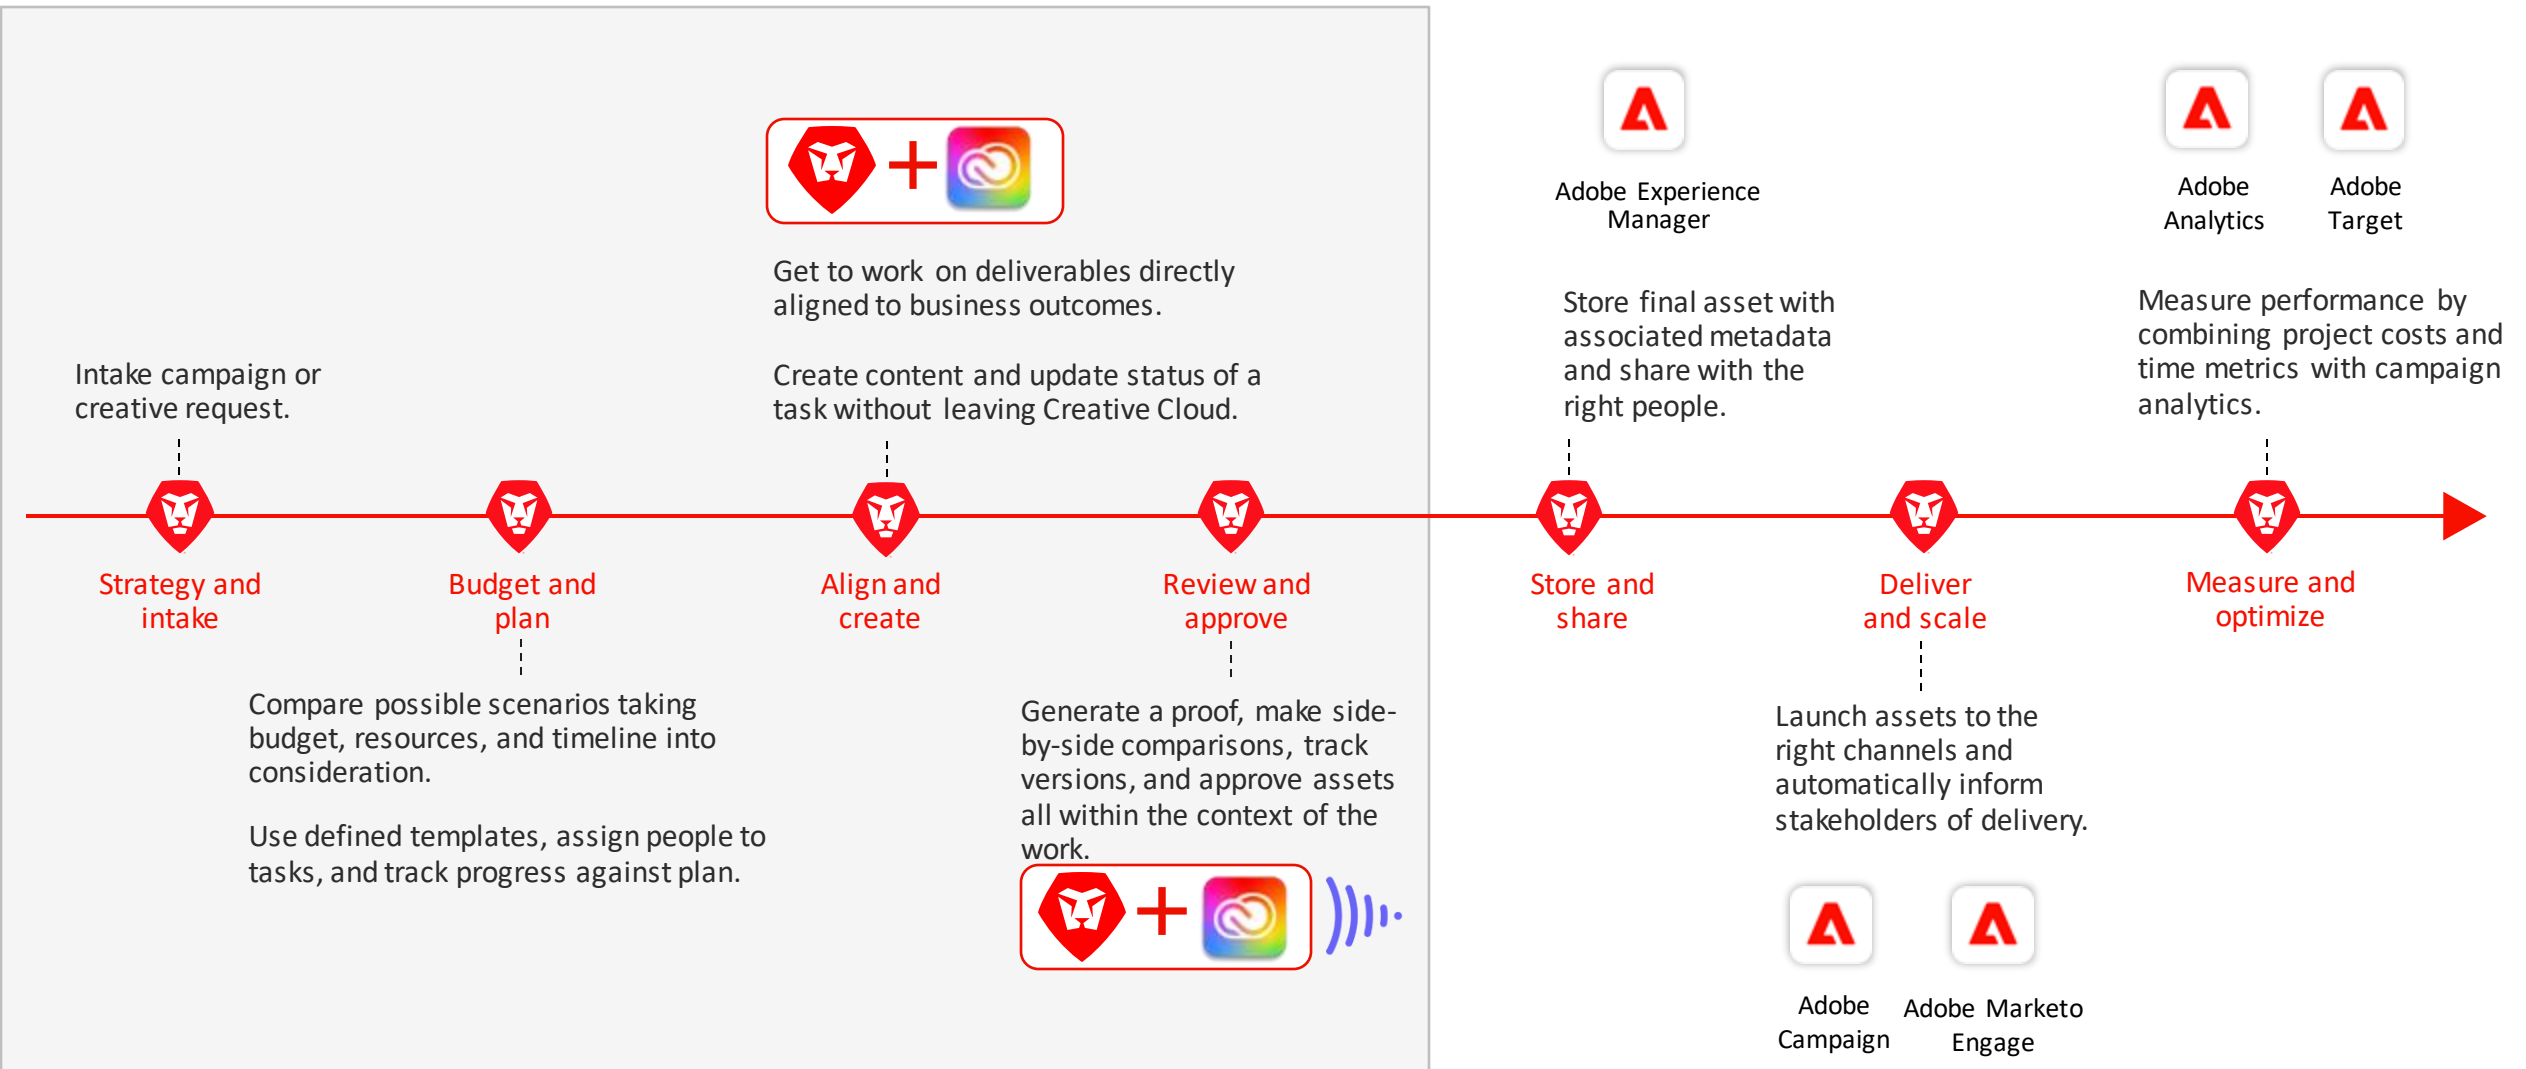

Adobe Workfront + Creative Cloud Integrations

Where do they fit?