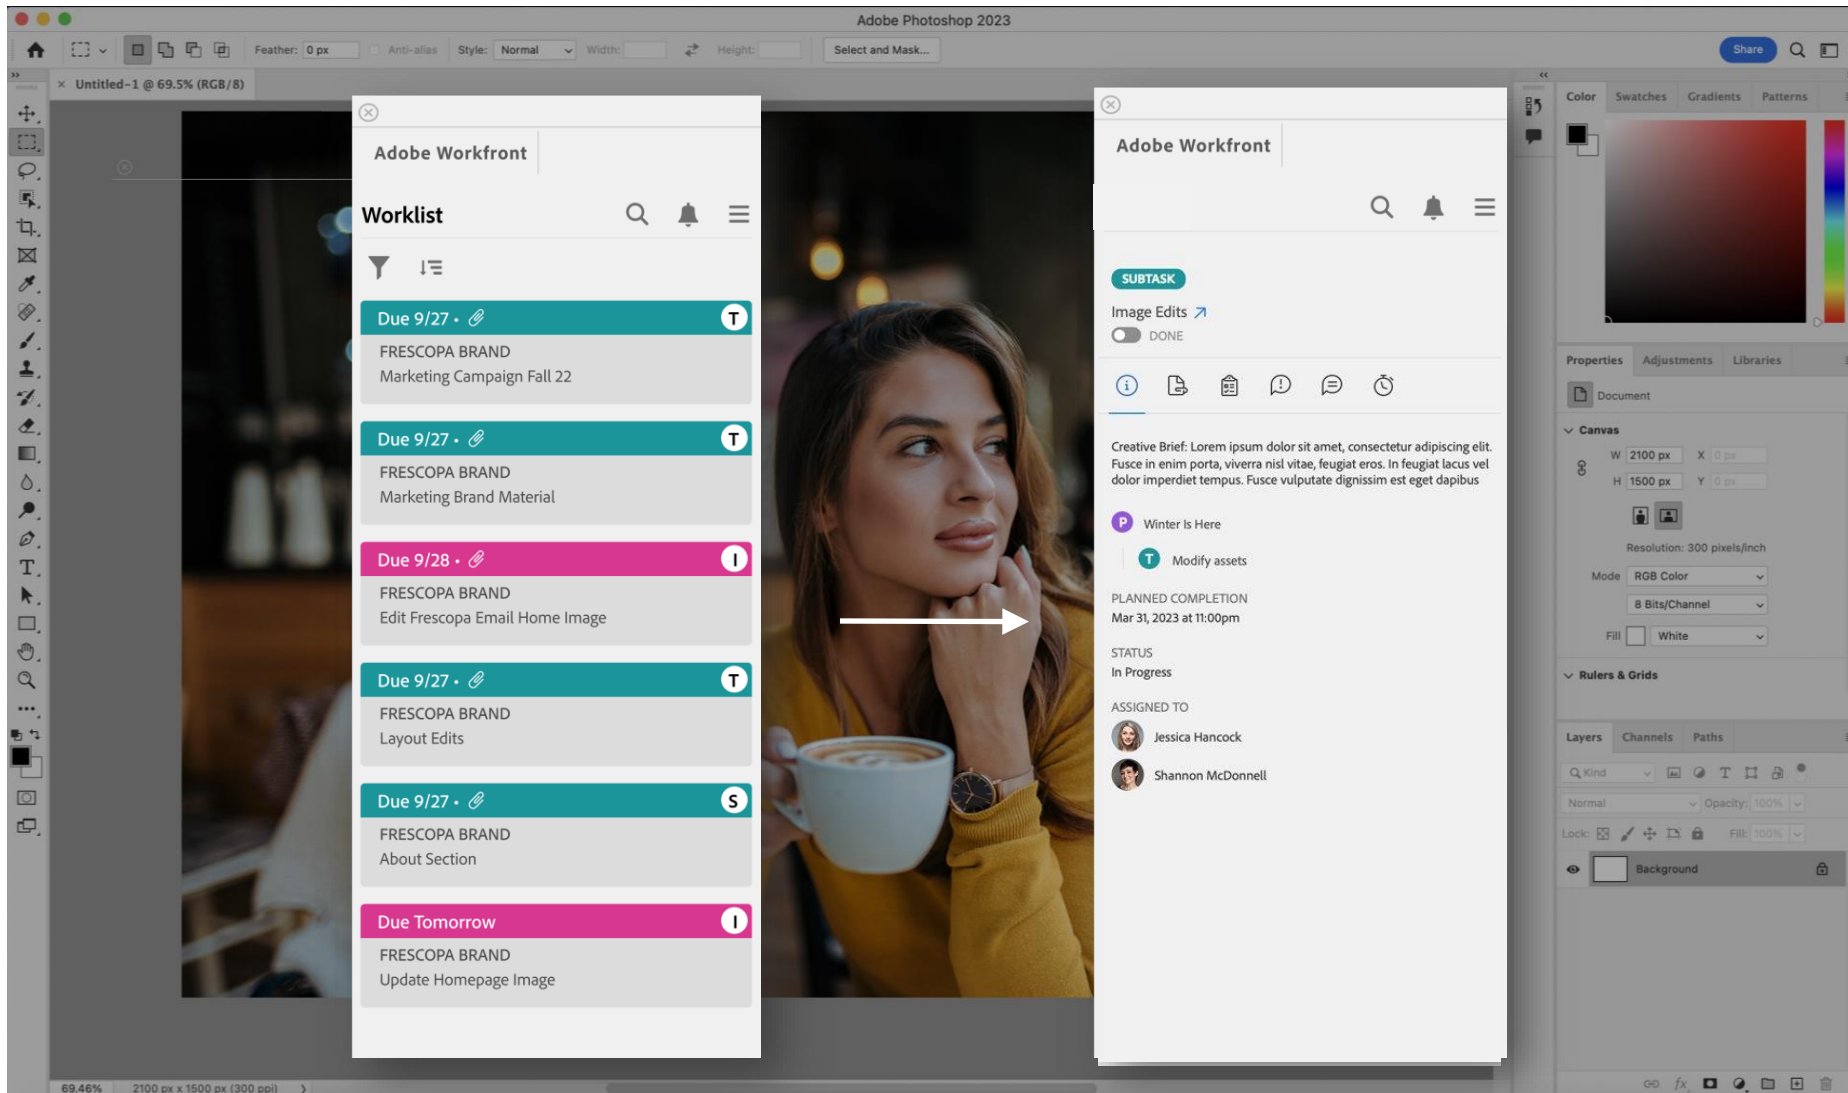

Manage the entire work management process from request to approval

* Video uploads and review & approval in Workfront not currently supported for Premiere Pro and After Effects